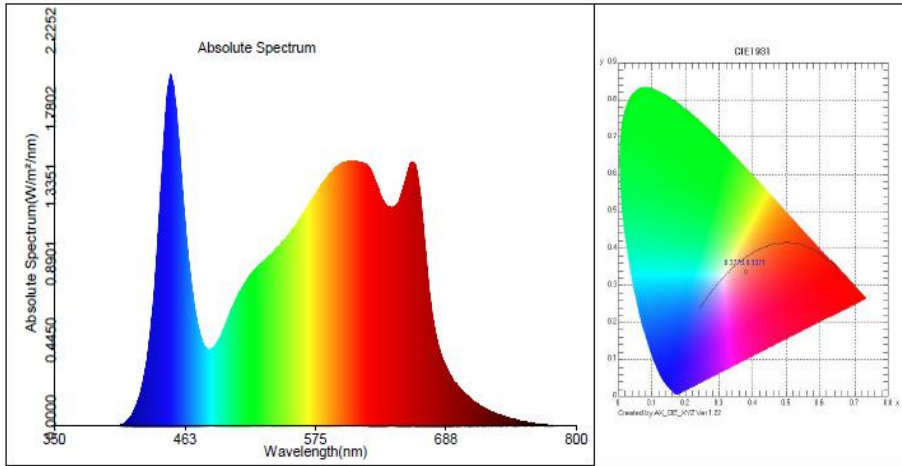

G1 LED Grow Light

Versatile LED Grow Light con spettro completo e alta potenza ppfd è una delle luci per orticoltura più convenienti e di qualità sul mercato. Viene fornito di serie con 480w-960w, dimmerabile 0-10v opzionale

- Apparecchio in alluminio di alta qualità, tecnologia di raffreddamento passivo senza ventole, migliore raffreddamento LED Tj <69 °C.
- Il design delle barre, fornisce un'illuminazione ampia e uniforme
- Con kit di sospensione, facile installazione
- Lo spettro completo fornisce un output ppfd elevato
- Approvato CE Rohs
- 5 anni di garanzia

Spectrum Chart

PPFD Result (spectrum dependent)