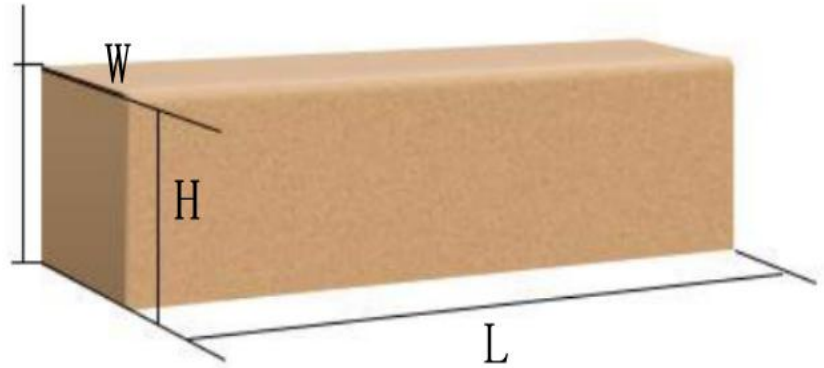

G1 LED Grow Light

Versatile LED Grow Light con spettro completo e alta potenza ppfd è una delle luci per orticoltura più convenienti e di qualità sul mercato.
Viene fornito di serie con 480w-960w, dimmerabile 0-10v opzionale

---

Packaging

Packing Carton Model:

1 Unit/Carton & 1 Carton Driver Box

Carton Size & Gross Weight:

960W

MEAS:105*38*24CM/17.5KG/8PCS Model Light

MEAS:128*22*12CM/9.5KG/1* Driver BOX

840W

MEAS:105*38*24CM/15.5KG/7PCS Model Light

MEAS:116*22*12CM/8.5KG/1* Driver BOX

720W

MEAS:105*30*24CM/13.5KG/6PCS Model Light

MEAS:99*22*12CM/7.5KG/1* Driver BOX

600W

MEAS:105*30*24CM/12.5KG/6PCS Model Light

MEAS:73*22*12CM/5.5KG/1* Driver BOX

480W

MEAS:105*22*24CM/11.0KG/6PCS Model Light

MEAS:65*22*12CM/4.5KG/1* Driver BOX

M.D.R.multiservice srl

Via Carlo Romagnoli n°12 04100 Latina Italia

Piva IT02561620598 R.E.A. LT181071

Email: lediamoluce@gmail.com Sitoweb: www.lediamoluce.it Tel.fax +39 07731994982