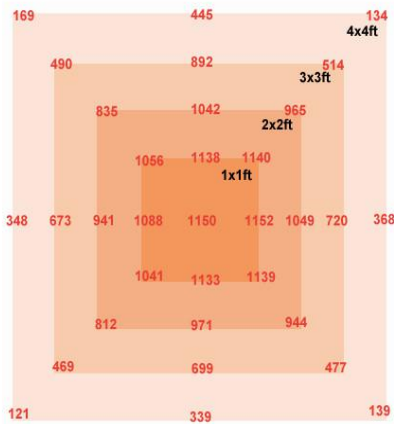

Parameters

ITEM	480W (4 bars)	600W (5 bars)	720W (6 bars)	840W (7 bars)	960W (8 bars)
Dimension (mm)	592*988*97mm	760*988*97mm	928*988*97mm	1096*988*97mm	1264*988*97mm
Efficacy	>2.7umol/J				
Driver	UL / Meanwell driver				
LED Source	SMD2835 LEDs				
Input Voltage Range	100-277VAC, 50/60Hz				
Power Factor	>0.95				
Beam Angle	120 degree				
Spectrum	Full Spectrum / Customized				
IP Rating	IP44				
Working Temperature	-25°C ~ +50°C				
Life-span (L70)	>50,000Hrs				
N.W. (kg)	10.8KG	13.8KG	15.8KG	18.5KG	21.5KG
Certificate	CE, Rohs				
Warranty	5 Years				

Spectrum Chart

PPFD Result (spectrum dependent)

720w @1ft height

840w @1ft height

960W @1ft height

Per ulteriori dati PPFD, non esitare a contattarci

M.D.R.multiservice srl
 Via Carlo Romagnoli n°12 04100 Latina Italia
 Piva IT02561620598 R.E.A. LT181071
 Email: lediamoluce@gmail.com Sitoweb: www.lediamoluce.it Tel.fax +39 07731994982