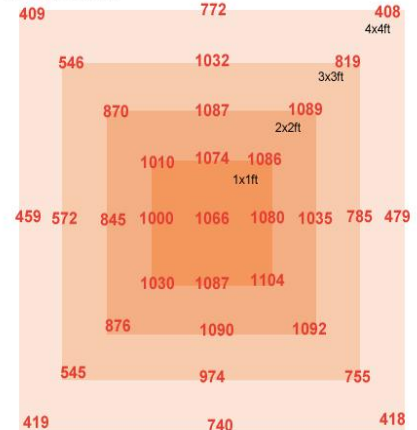

Parameters

ITEM	480W (4 bars)	600W (5 bars)	720W (6 bars)	840W (7 bars)	960W (8 bars)
Dimension (mm)	592*988*97mm	760*988*97mm	928*988*97mm	1096*988*97mm	1264*988*97mm
Efficacy	>2.7umol/J				
Driver	UL / Meanwell driver				
LED Source	SMD2835 LEDs				
Input Voltage Range	100-277VAC, 50/60Hz				
Power Factor	>0.95				
Beam Angle	120 degree				
Spectrum	Full Spectrum / Customized				
IP Rating	IP44				
Working Temperature	-25°C ~ +50°C				
Life-span (L70)	>50,000Hrs				
N.W. (kg)	10.8KG	13.8KG	15.8KG	18.5KG	21.5KG
Certificate	CE, Rohs				
Warranty	5 Years				

Spectrum Chart

PPFD Result (spectrum dependent)

720w @1ft height

840w @1ft height

960W @1ft height

Per ulteriori dati PPFD, non esitare a contattarci

M.D.R.multiservice srl
 Via Carlo Romagnoli n°12 04100 Latina Italia
 Piva IT02561620598 R.E.A. LT181071
 Email: lediamoluce@gmail.com Sitoweb: www.lediamoluce.it Tel.fax +39 07731994982