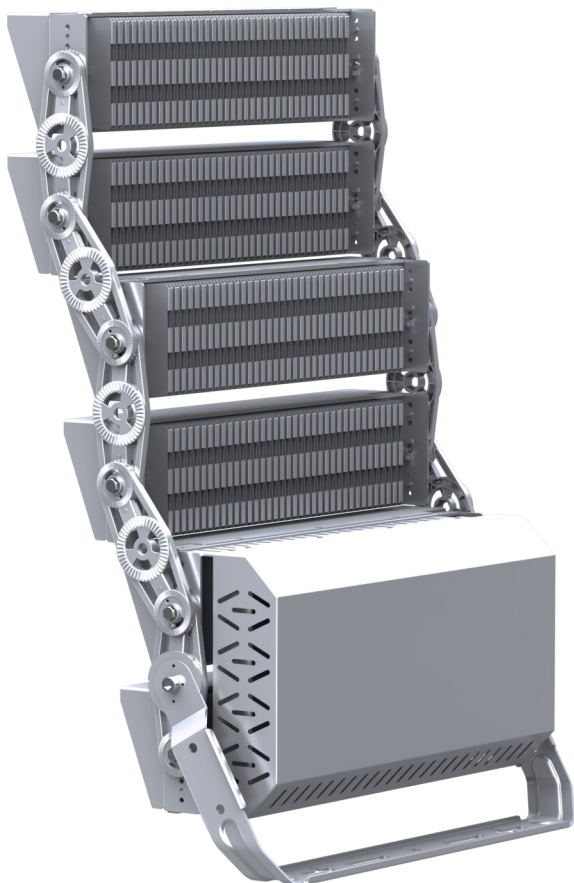

FL Stadium Light Datasheet

Key Features

Efficacy: Up to 160 lm/w

LED Chip: LUMILEDS PHILIPS

SDCM: <5

Beam Angle: 20°/40°/60°/90°/140°x100° PC lens

IP Rating: IP65

Installation: Bracket

Certifications: CE, RoHS

Warranty: 7 years

Application

Large stadium, all kinds of large stadium, ships, squares, docks, airports, commercial sites, overpass, outdoor advertising, landmarks and other large panoramic lighting.

Photometry

20° PC lens

40° PC lens

60° PC lens

90° PC lens

140°x100° PC lens

FL Stadium Light Datasheet

Product Data