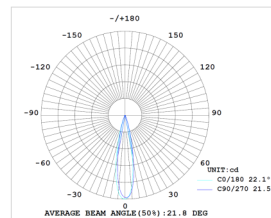

FL Stadium Light Datasheet

Key Features

Efficacy: Up to 160 lm/w

LED Chip: LUMILEDS PHILIPS

SDCM: <5

Beam Angle: 20°/40°/60°/90°/140°x100° PC lens

IP Rating: IP65

Installation: Bracket

Photometry

20° PC lens

40° PC lens

60° PC lens

90° PC lens

140°x100° PC lens

FL Stadium Light Datasheet

Product Data