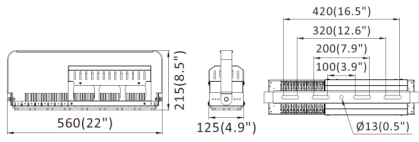

FL Stadium Light Datasheet

Dimension (unit: mm)

FL240