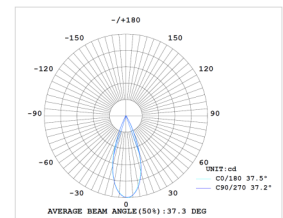

FL Stadium Light Datasheet

Key Features

Efficacy: Up to 160 lm/w

LED Chip: LUMILEDS PHILIPS

SDCM: <5

Beam Angle: 20°/40°/60°/90°/140°x100° PC lens

IP Rating: IP65

Installation: Bracket

Photometry

20° PC lens

40° PC lens

60° PC lens

90° PC lens

140°x100° PC lens

FL Stadium Light Datasheet

Product Data