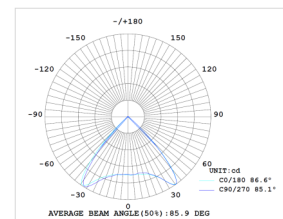

FL Stadium Light Datasheet

Key Features

Efficacy: Up to 160 lm/w

LED Chip: LUMILEDS PHILIPS

SDCM: <5

Beam Angle: 20°/40°/60°/90°/140°x100° PC lens

IP Rating: IP65

Installation: Bracket

Photometry

20° PC lens

40° PC lens

60° PC lens

90° PC lens

140°x100° PC lens

FL Stadium Light Datasheet

Product Data