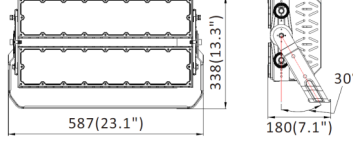

FL Stadium Light Datasheet

Dimension (unit: mm)

FL240

FL480

FL720