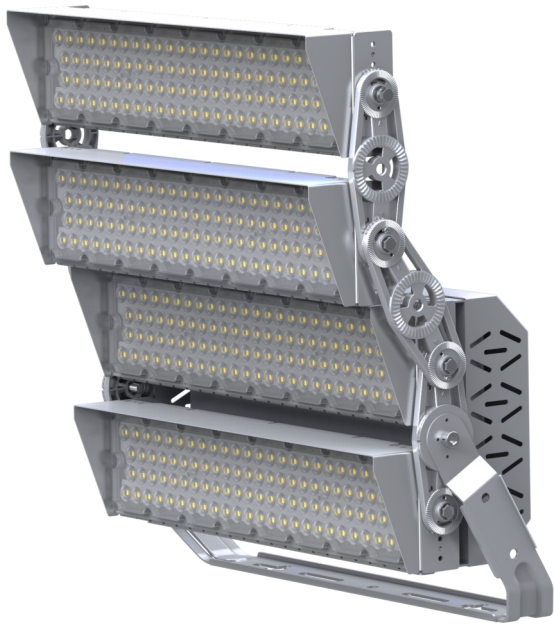

FL Stadium Light Datasheet

Key Features

Efficacy: Up to 160 lm/w

LED Chip: LUMILEDS PHILIPS

SDCM: <5

Beam Angle: 20°/40°/60°/90°/140°x100° PC lens

IP Rating: IP65

Installation: Bracket

Certifications: CE, RoHS

Warranty: 7 years

Application

Large stadium, all kinds of large stadium, ships, squares, docks, airports, commercial sites, overpass, outdoor advertising, landmarks and other large panoramic lighting.

Photometry

20° PC lens

40° PC lens

60° PC lens

90° PC lens

140°x100° PC lens

FL Stadium Light Datasheet

Product Data

FL Stadium Light Datasheet

Mounting & Accessories

Ordering Information

Packaging

SKU	PCS/CTN	N.W	G.W	Volumetric Weight	CBM	20' GP	40' GP
-FL240	1PCS	5.0 kg	5.6 kg	6.2 kg	L617xW188xH266 mm \approx 0.031 m ³	903 CTNs	2193 CTNs
-FL480	1PCS	10.0 kg	11.5 kg	12.3 kg	L636xW408xH237 mm \approx 0.061 m ³	459 CTNs	1114 CTNs
-FL720	1PCS	14.0 kg	16.0 kg	16.8 kg	L636xW556xH237 mm \approx 0.084 m ³	333 CTNs	809 CTNs
-FL960	1PCS	18.0 kg	20.5 kg	21.2 kg	L704xW636xH237 mm \approx 0.106 m ³	264 CTNs	641 CTNs
-FL1200	1PCS	22.0 kg	25.0 kg	25.7 kg	L852xW636xH237 mm \approx 0.128 m ³	218 CTNs	531 CTNs
-FL1500	1PCS	24.0 kg	28.0 kg	30.0 kg	L1000xW636xH237 mm \approx 0.151 m ³	185 CTNs	450 CTNs