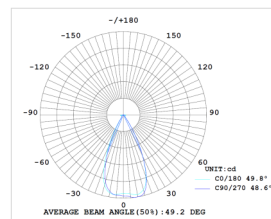

FL Stadium Light Datasheet

Key Features

Efficacy: Up to 160 lm/w

LED Chip: LUMILEDS PHILIPS

SDCM: <5

Beam Angle: 20°/40°/60°/90°/140°x100° PC lens

IP Rating: IP65

Installation: Bracket

Photometry

20° PC lens

40° PC lens

60° PC lens

90° PC lens

140°x100° PC lens

FL Stadium Light Datasheet

Product Data