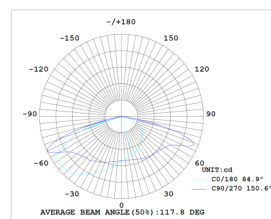

FL Stadium Light Datasheet

Key Features

Efficacy: Up to 160 lm/w

LED Chip: LUMILEDS PHILIPS

SDCM: <5

Beam Angle: 20°/40°/60°/90°/140°x100° PC lens

IP Rating: IP65

Installation: Bracket

Photometry

20° PC lens

40° PC lens

60° PC lens

90° PC lens

140°x100° PC lens

FL Stadium Light Datasheet

Product Data